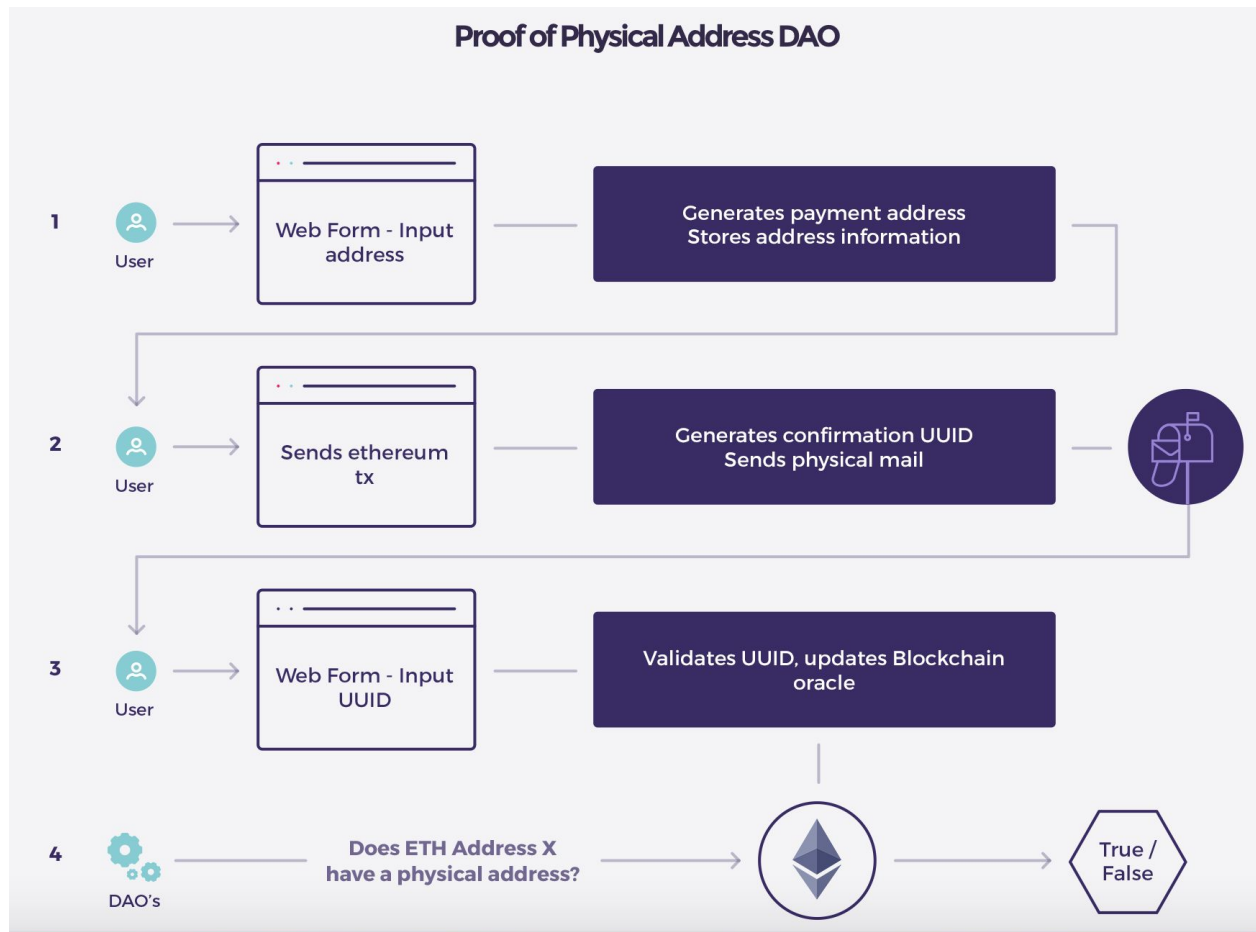

Many ways to skin a cat

- Building a web of reputation is going to be an evolutionary solution
- Not a one sized fits all solution
- Many different approaches - uPort attestations as an example
- Our view is that registries are a fundamental building block of the ethereum ecosystem

Our Approach

Given the immature nature of the blockchain identity market the viability of an attestation platform may not become apparent for some time.

Our focus is to build, gain feedback, and iterate on that feedback. We seek to validate the viability of the platform by the traction we receive in production.

Proof Of Physical Address

The First Component

New Users

● New Users

Sessions

- Over 300 submissions worldwide
- Purely organic traffic
- World wide interest
- Submissions from 24 countries
 - Including Liberland!