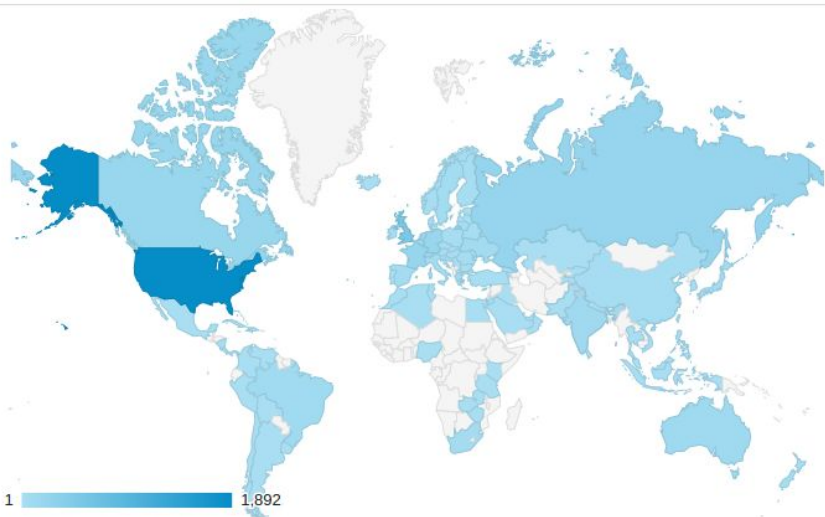

Proof Of Physical Address

The First Component

New Users

● New Users

Sessions

- Over 300 submissions worldwide
- Purely organic traffic
- World wide interest
- Submissions from 24 countries
 - Including Liberland!